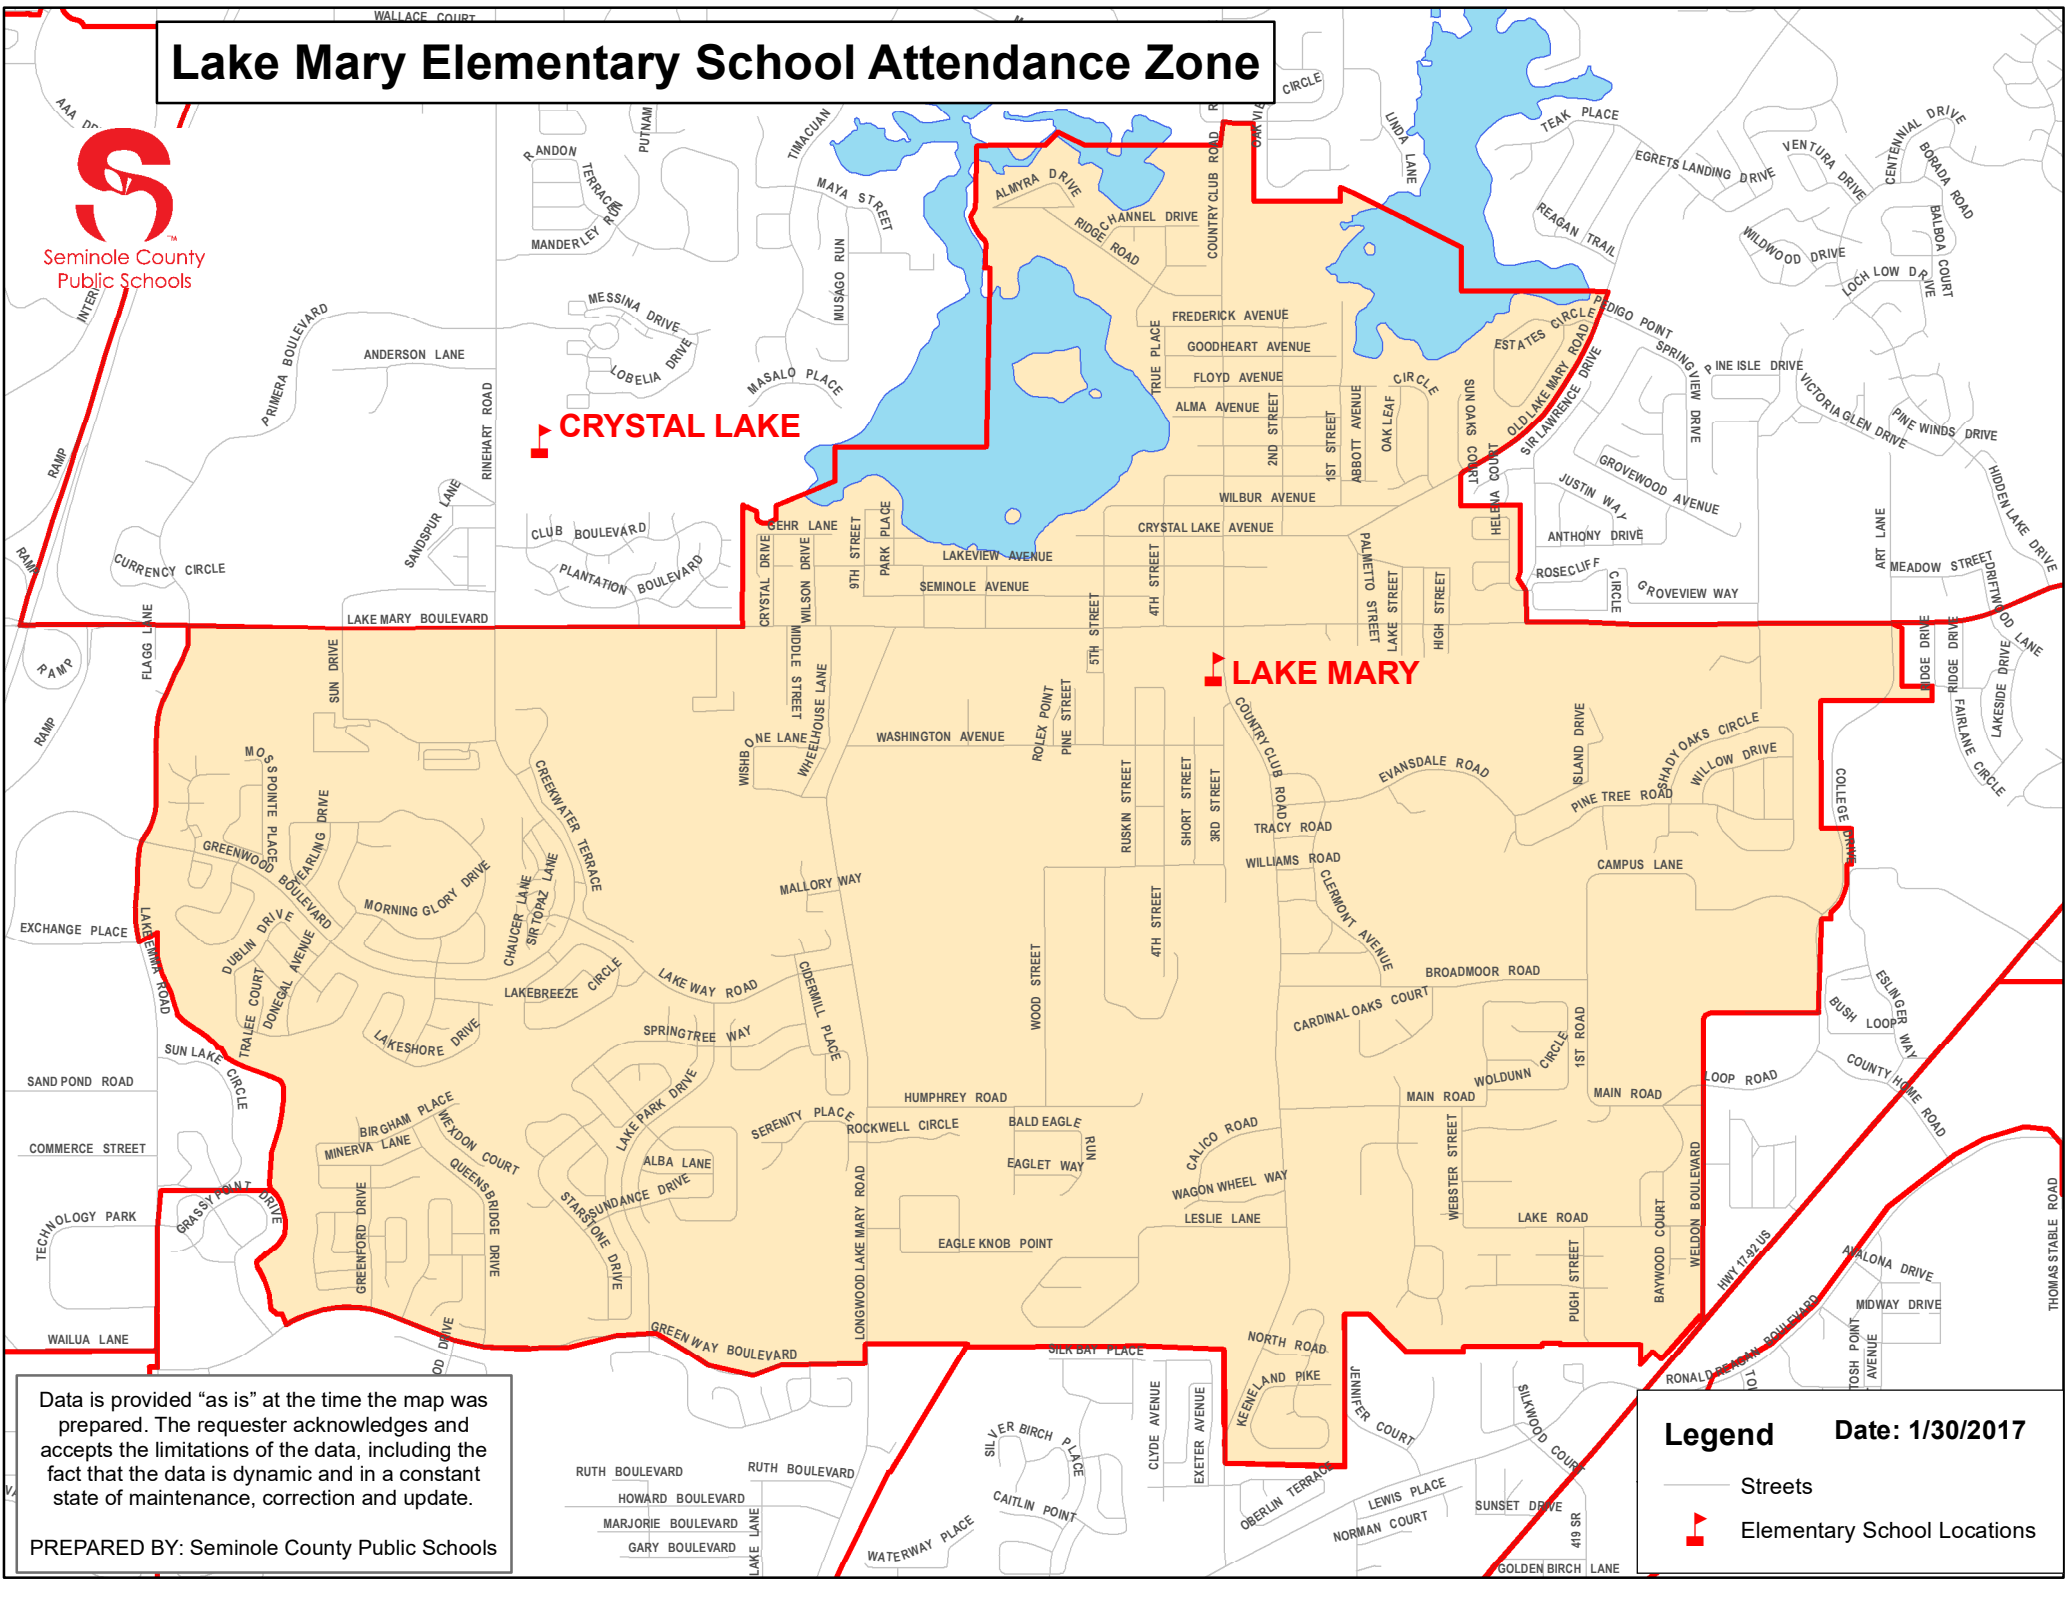

Lake Mary Elementary School Attendance Zone

Data is provided "as is" at the time the map was prepared. The requester acknowledges and accepts the limitations of the data, including the fact that the data is dynamic and in a constant state of maintenance, correction and update.

PREPARED BY: Seminole County Public Schools

Legend **Date: 1/30/2017**

-  Streets
-  Elementary School Locations